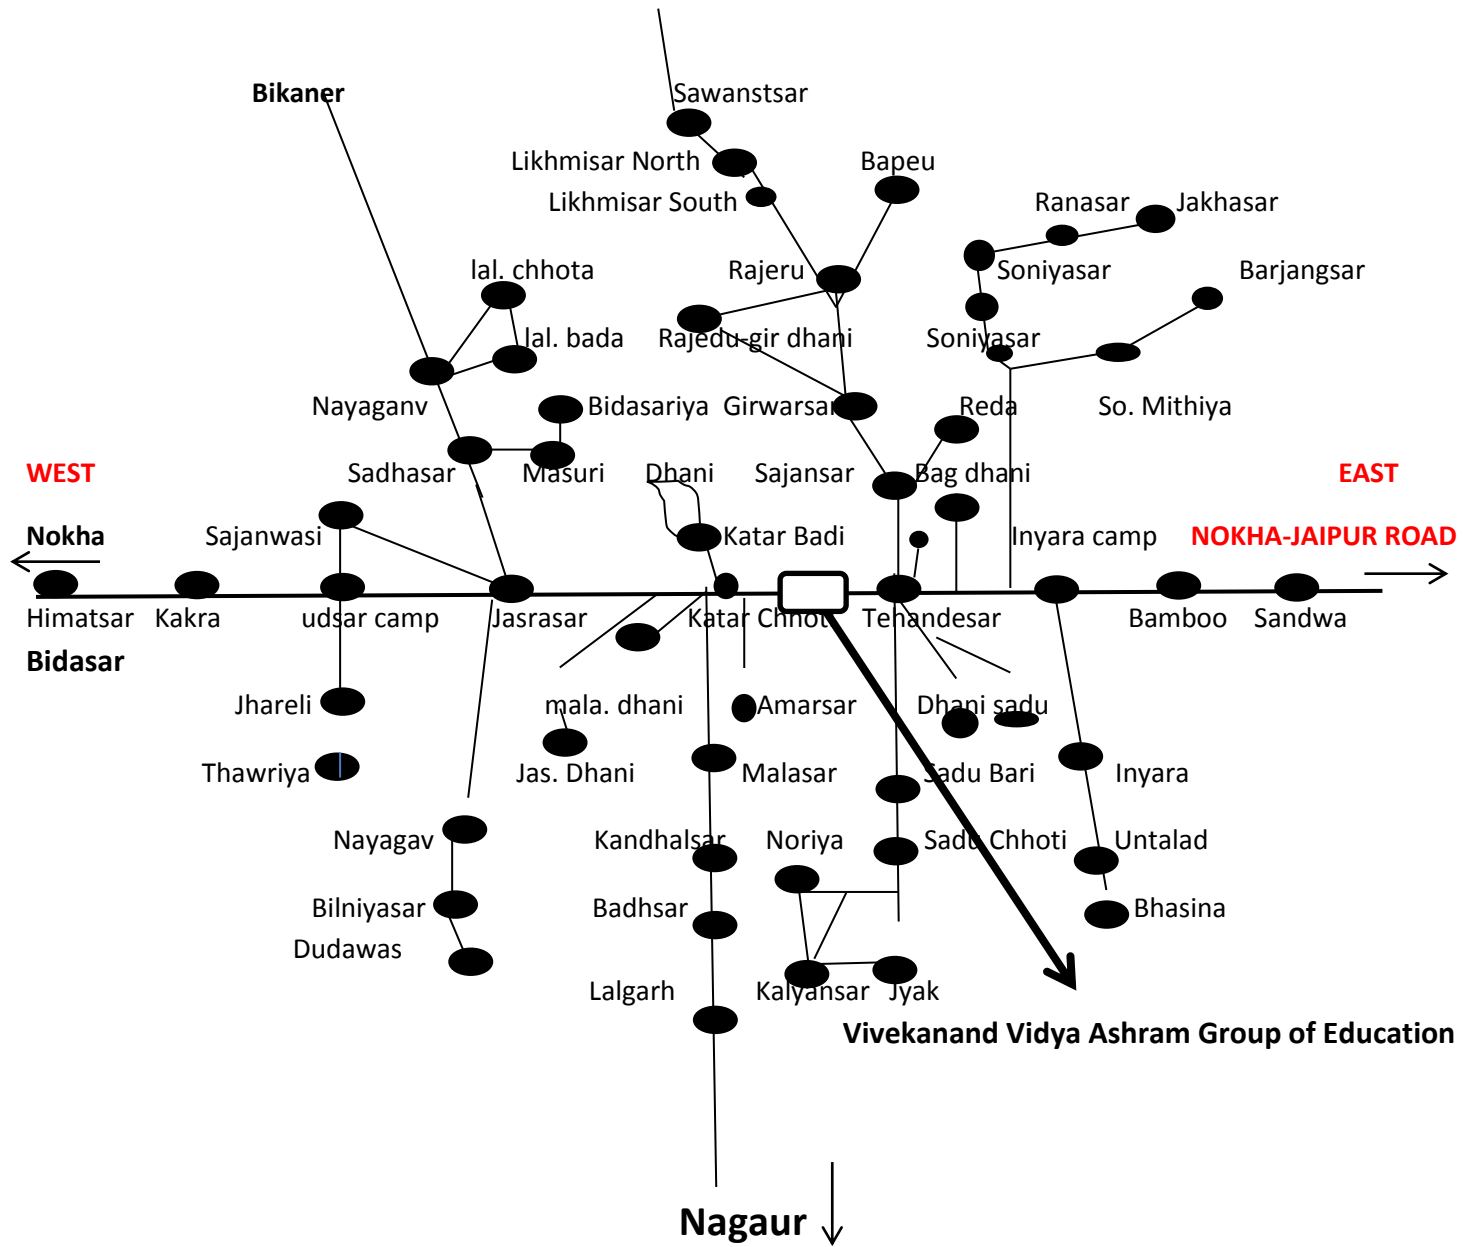

North

Sridungargarh

WEST

EAST

Nokha

NOKHA-JAIPUR ROAD

Bidasar

Vivekanand Vidya Ashram Group of Education

Nagaur

SOUTH